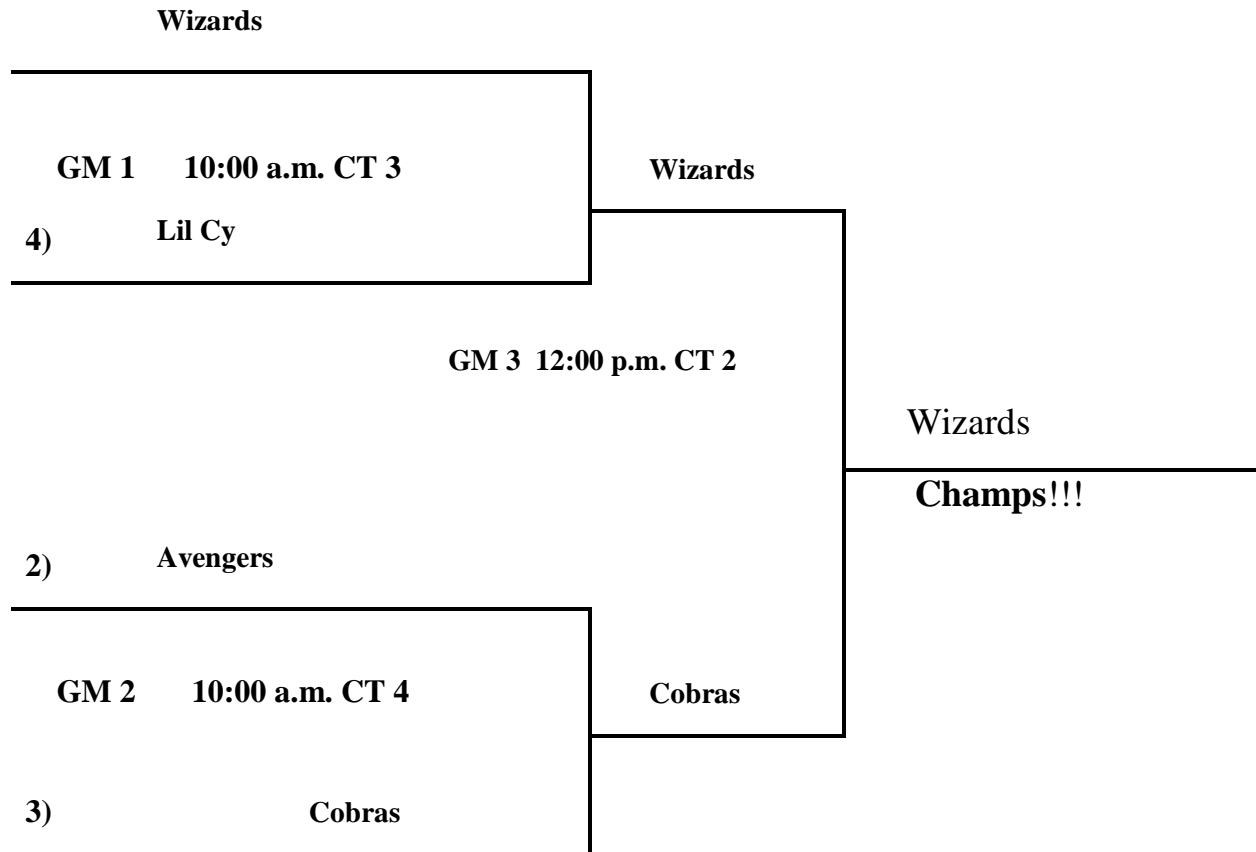

Sunday:

Consolation Game: Loser GM 1) _____ VS _____ (Loser GM 2
GM 4   1:00 p.m. CT 3