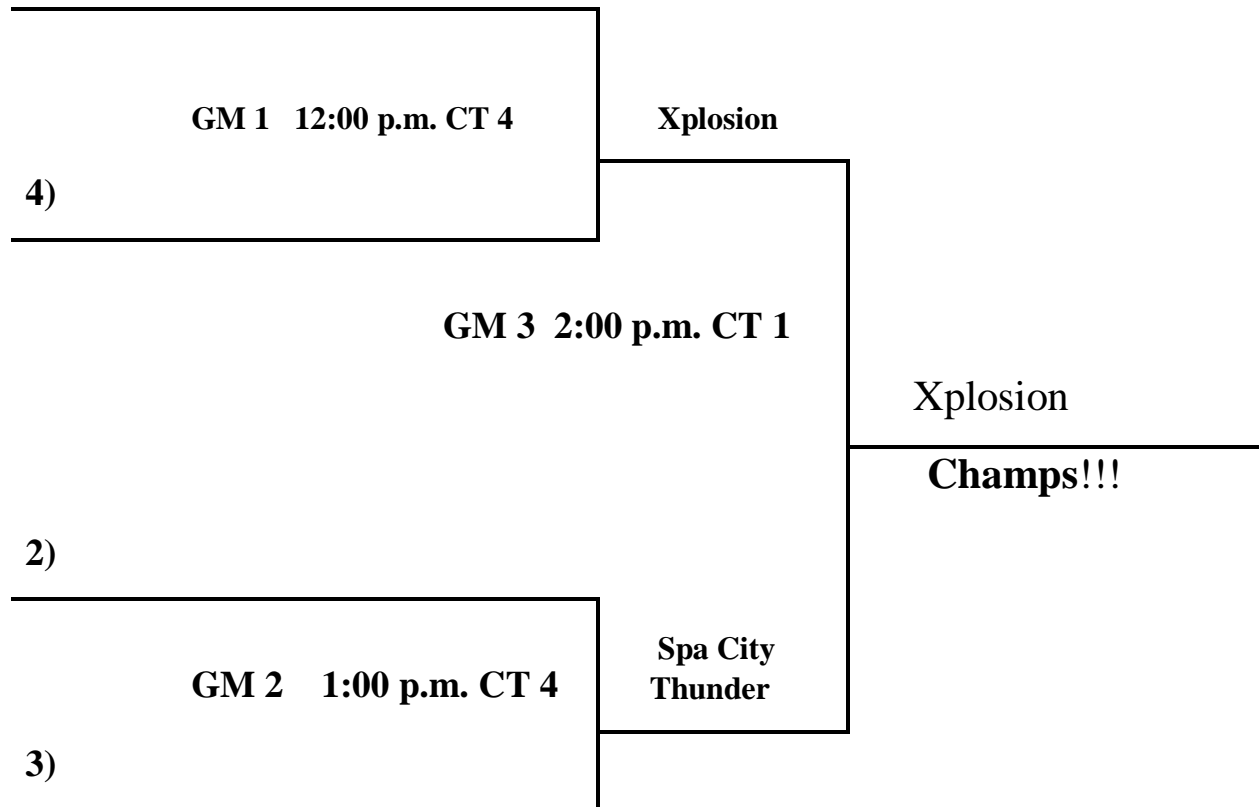

3rd Grade Boys

17. AR Greyhounds
18. Spa City Thunder
19. Lakers
20. Xplosion
21. Willis & Son

Saturday:

- 19 v 20   9:00 a.m. CT 3
- 17 v 18   11:00 a.m. CT 3
- 20 v 21   11:00 p.m. CT 4
- 21 v 17   1:00 p.m. CT 2
- 18 v 19   1:00 p.m. CT 3
- 20 v 27   1:00 p.m. CT 4 Exhibition
- 17 v 19   3:00 p.m. CT 4

Sunday: