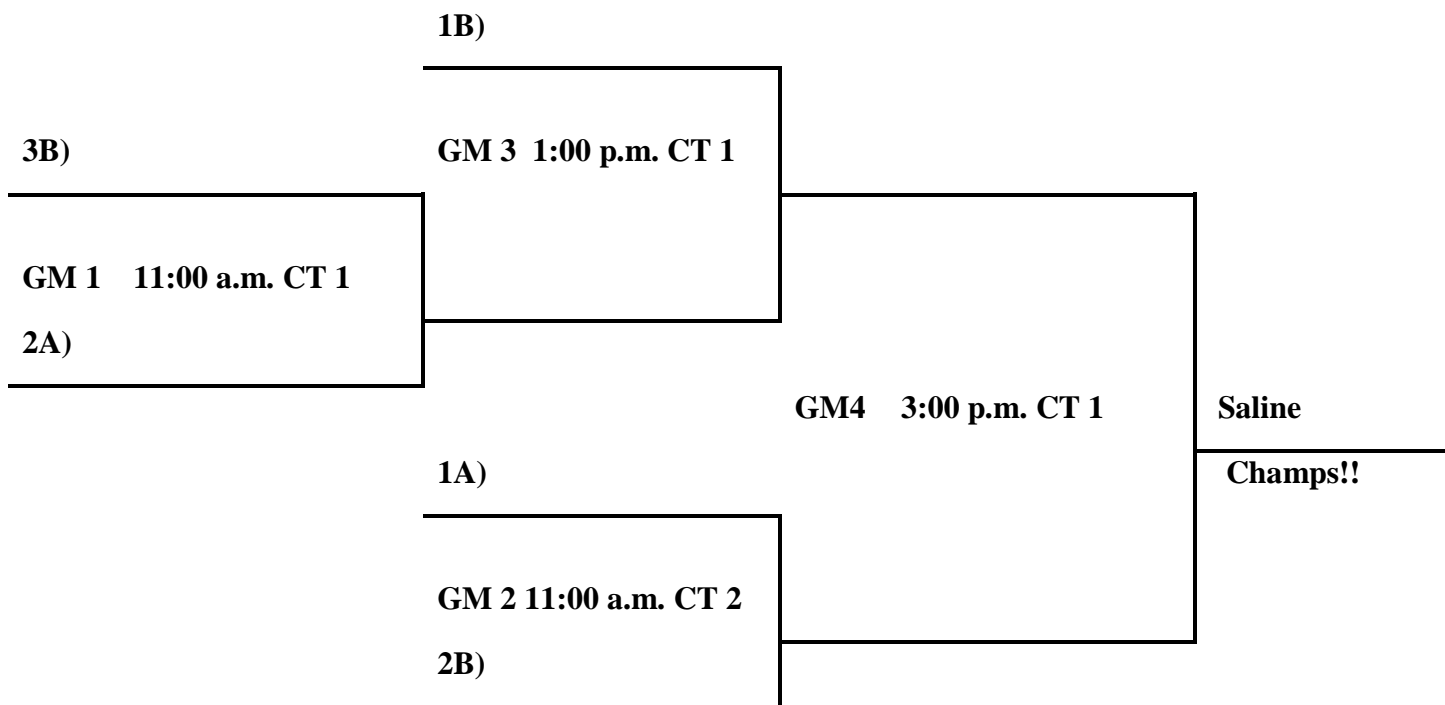

Consolation Game:

Loser GM 1) _____ VS _____ (Loser GM2
GM 5 2:00 p.m. CT 2